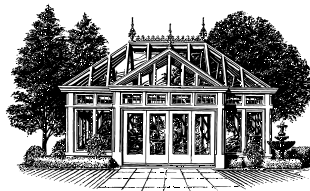

Solar R is a high-performance fabric with an aluminum backing for superb climate control. Solar R reflects 85% of the sun's heat energy, keeping your Conservatory cool in the summer, and they provide insulation in the winter. Solar R shades are available in 11 colors and when not in use retract neatly into a cassette box.

Pinoleum Shades

Solar R Shades

P A R I S H

C O N S E R V A T O R I E S

Parish Conservatories

P.O. Box 2543
480 Barnum Ave
Fifth Floor
Bridgeport, CT 06608

Design Offices:

Northeast • Southern • Mid-Atlantic • Midwest • Western